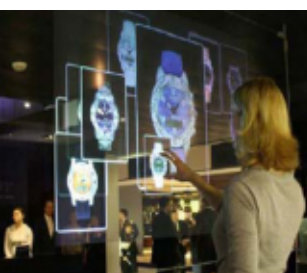

Blue DLP MediaGlass